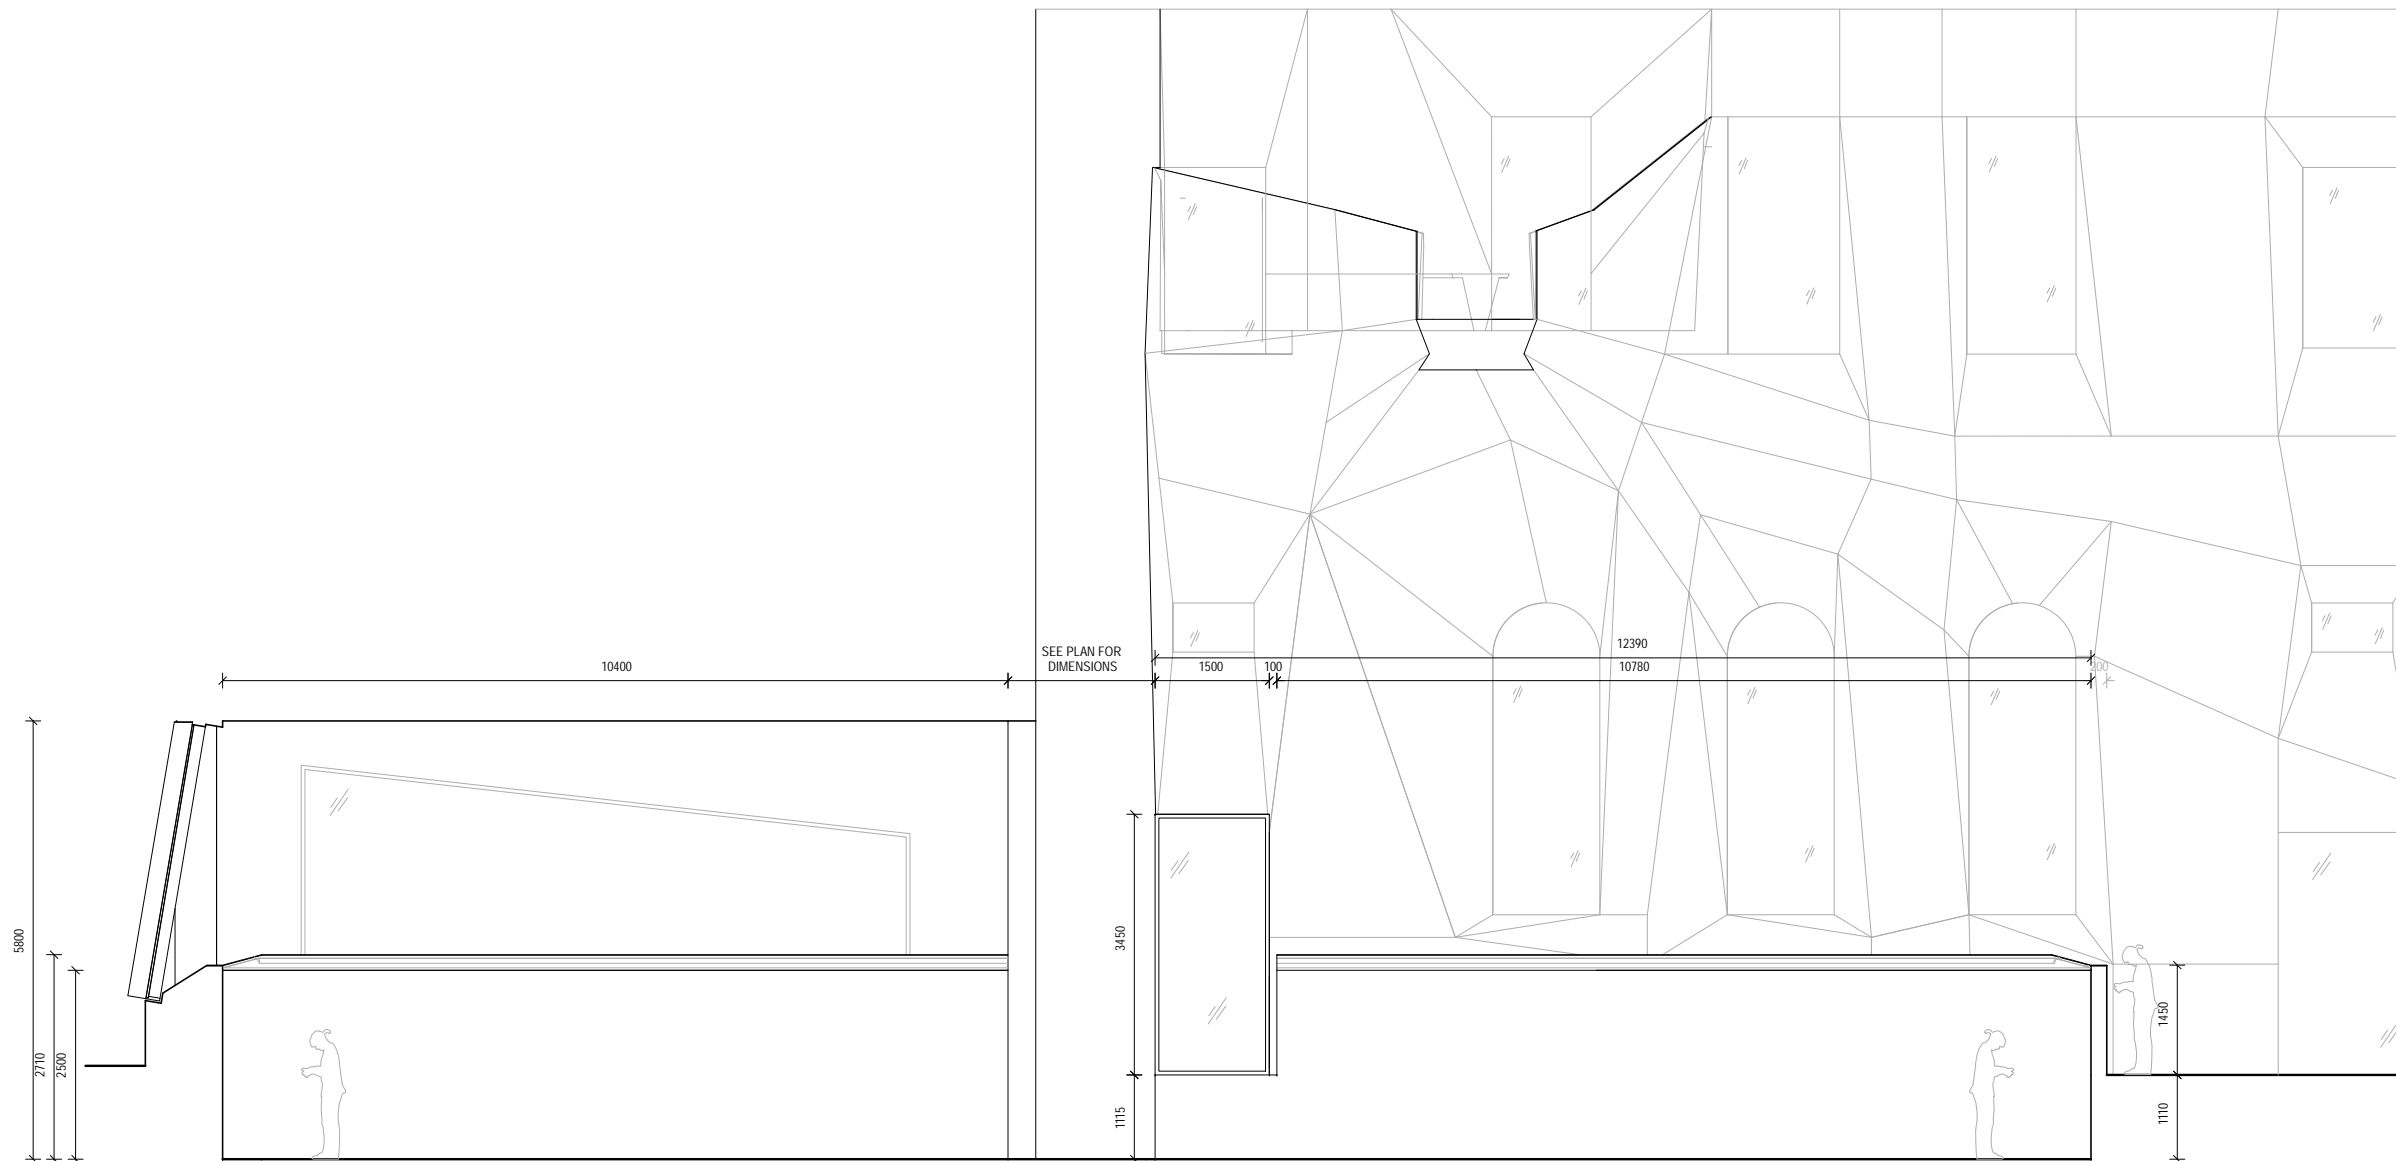

LEGEND

- A. AV Wall Port (See Elevations)
- B. Floor Box (x4 power and data)

1:100 @ A3

Dulux Gallery
 Melbourne School of Design
 Plan

Elevation A

1:100 @ A3

Dulux Gallery
 Melbourne School of Design
 Elevations - Page 1 of 2