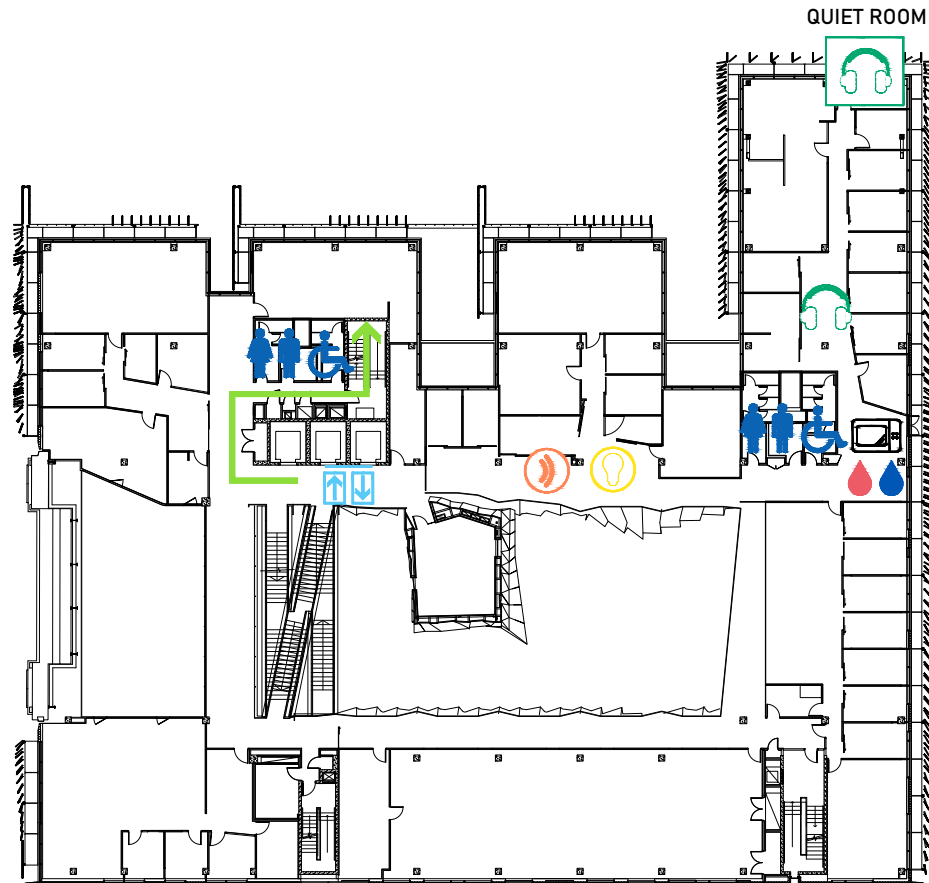

QUIET SPACE

LIGHT

SMELL

OBSTACLES

WATER · HOT / COLD

L3: GLYN DAVIS BUILDING - SENSORY MAP

LEGEND

EMERGENCY EXIT

LIFTS

ACCESSIBLE TOILETS

RECEPTION DESK

CAFE

KITCHENETTE

NOISE

QUIET SPACE

LIGHT