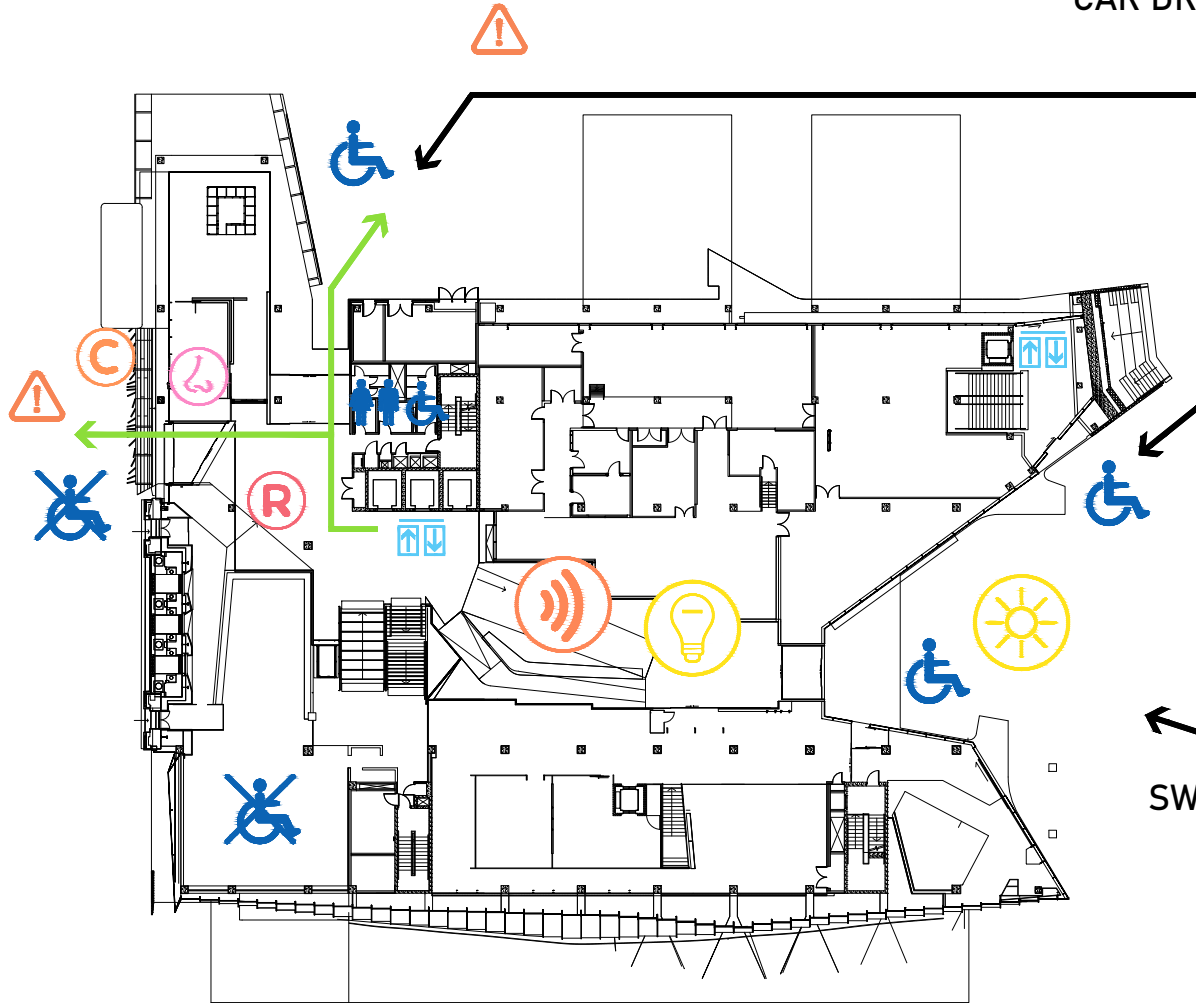

QUIET SPACE

LIGHT

SMELL

OBSTACLES

WATER · HOT / COLD

ROOM NUMBER

B117

B1: GLYN DAVIS BUILDING - SENSORY MAP

FROM ACCESSIBLE
CAR DROP-OFF

FROM
SWANSTON ST
TRAM

 GREEN QUIET
SPACE OUTSIDE

LEGEND

EMERGENCY EXIT 

LIFTS 

ACCESSIBLE TOILETS 

RECEPTION DESK 