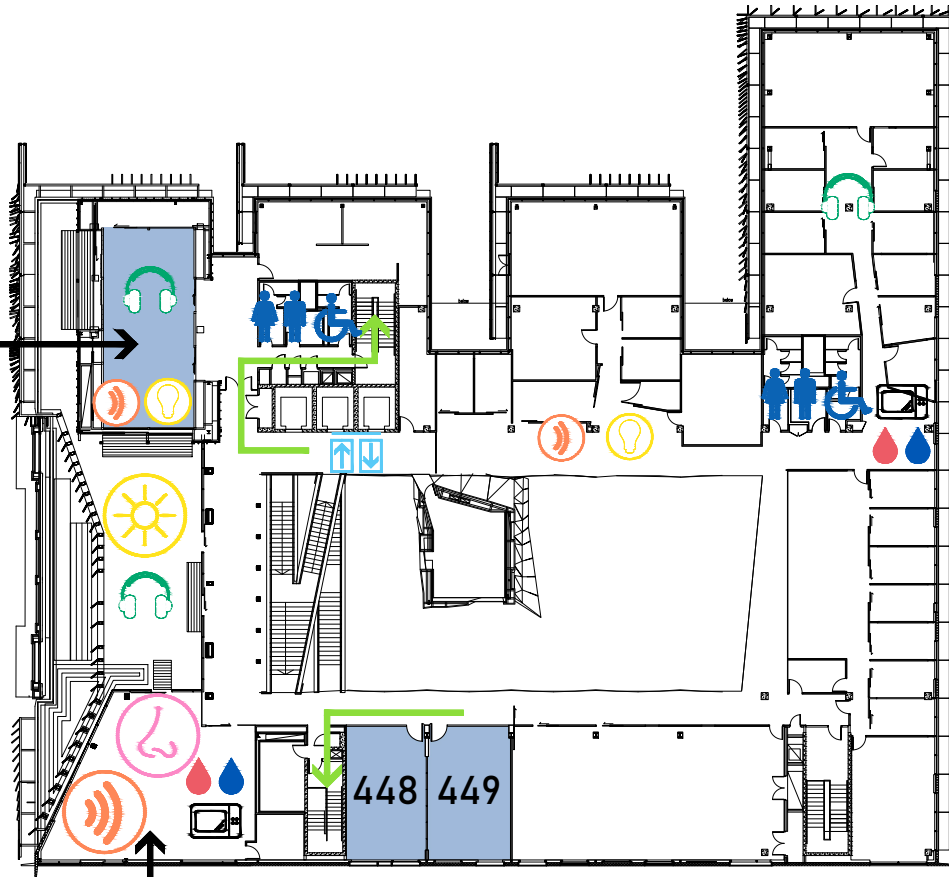

SMELL

OBSTACLES

WATER · HOT / COLD

ROOM NUMBERS

JAPANESE ROOM

L4: GLYNN DAVIS BUILDING - SENSORY MAP