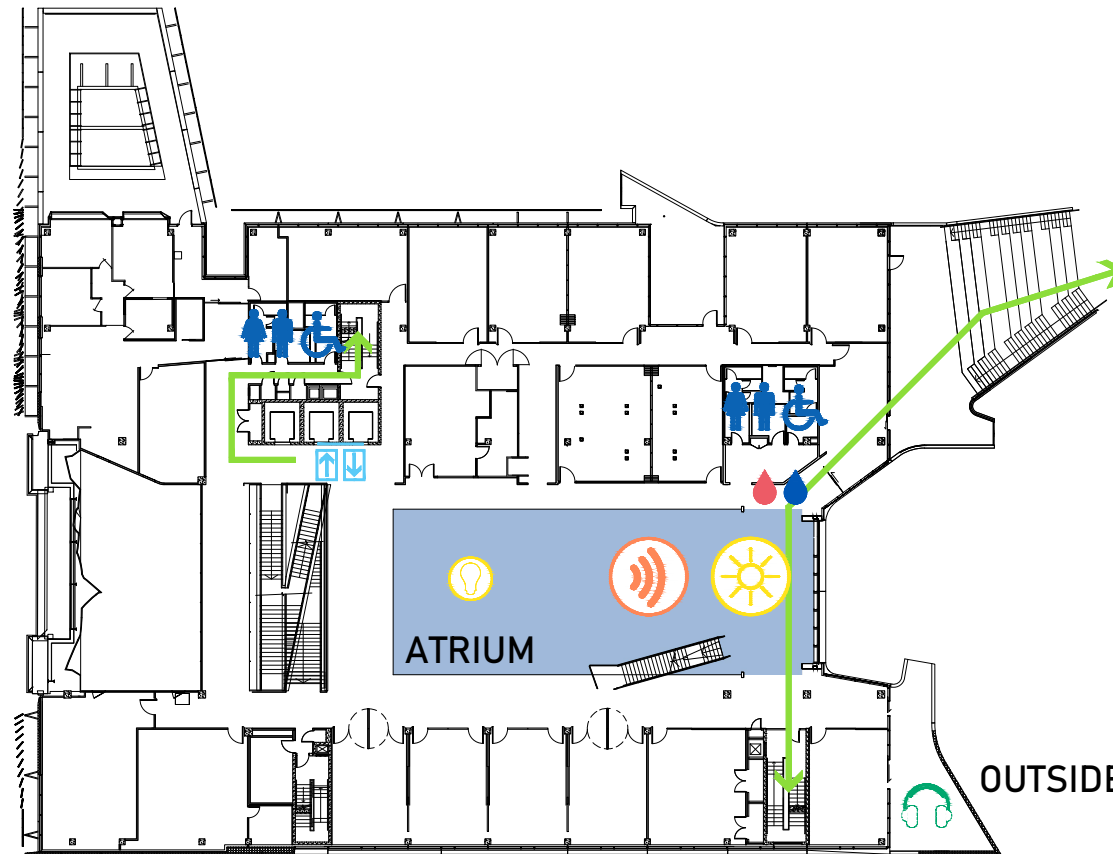

 GREEN QUIET
SPACE OUTSIDE

G: GLYN DAVIS BUILDING - SENSORY MAP

LEGEND

EMERGENCY EXIT

LIFTS

ACCESSIBLE TOILETS

RECEPTION DESK

CAFE

KITCHENETTE

NOISE

QUIET SPACE

LIGHT

SMELL

OBSTACLES

WATER · HOT / COLD

L1: GLYN DAVIS BUILDING - SENSORY MAP