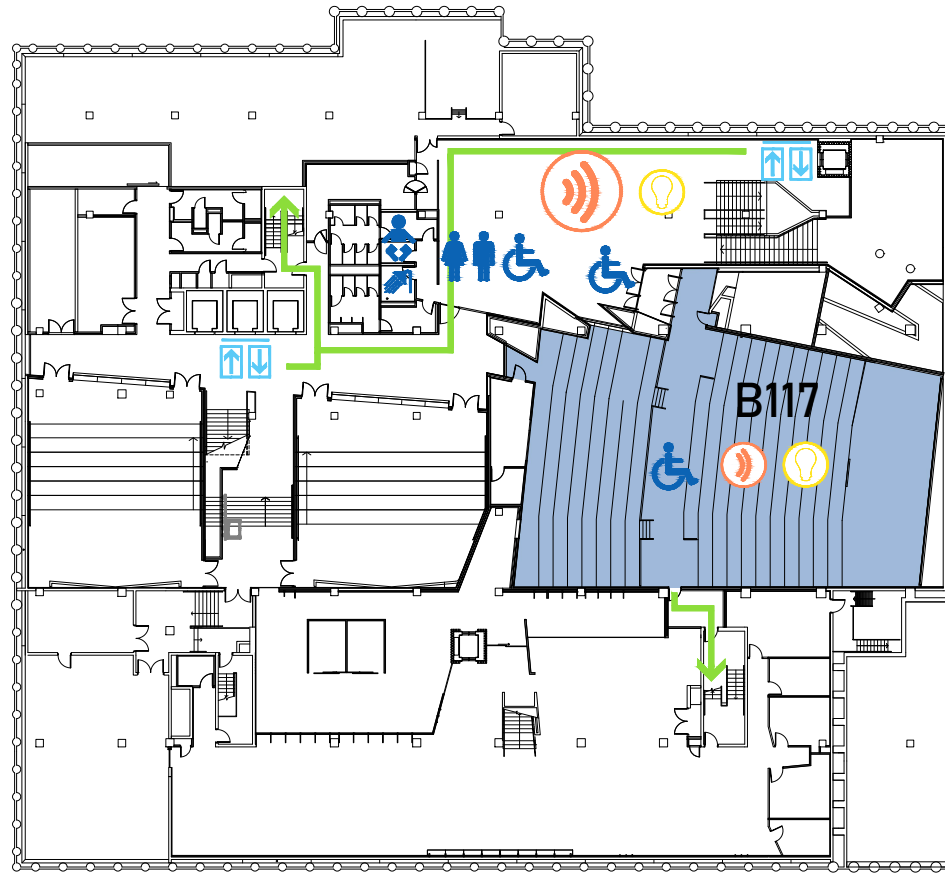

LEGEND

EMERGENCY EXIT

LIFTS

ACCESSIBLE TOILETS

RECEPTION DESK

CAFE

KITCHENETTE

NOISE

QUIET SPACE

LIGHT

SMELL

OBSTACLES

WATER · HOT / COLD

ROOM NUMBER

B117

B1: GLYN DAVIS BUILDING - SENSORY MAP

FROM ACCESSIBLE
CAR DROP-OFF

FROM
SWANSTON ST
TRAM

 GREEN QUIET
SPACE OUTSIDE

LEGEND

EMERGENCY EXIT 

LIFTS 

ACCESSIBLE TOILETS 

RECEPTION DESK 