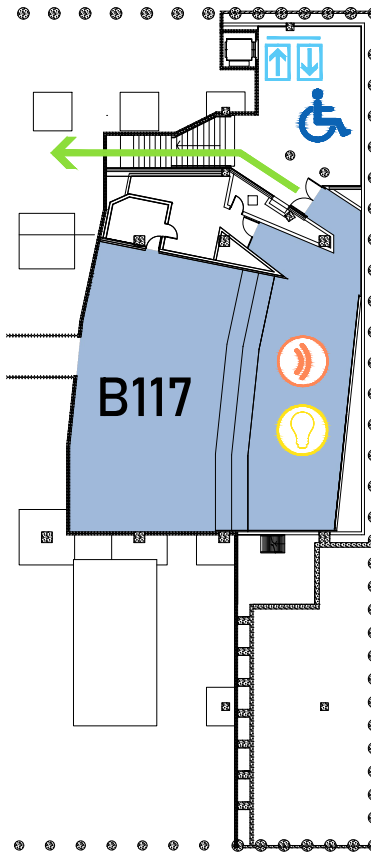

QUIET SPACE

LIGHT

SMELL

OBSTACLES

WATER - HOT / COLD

ROOM NUMBER

B117

B2: GLYN DAVIS BUILDING - SENSORY MAP