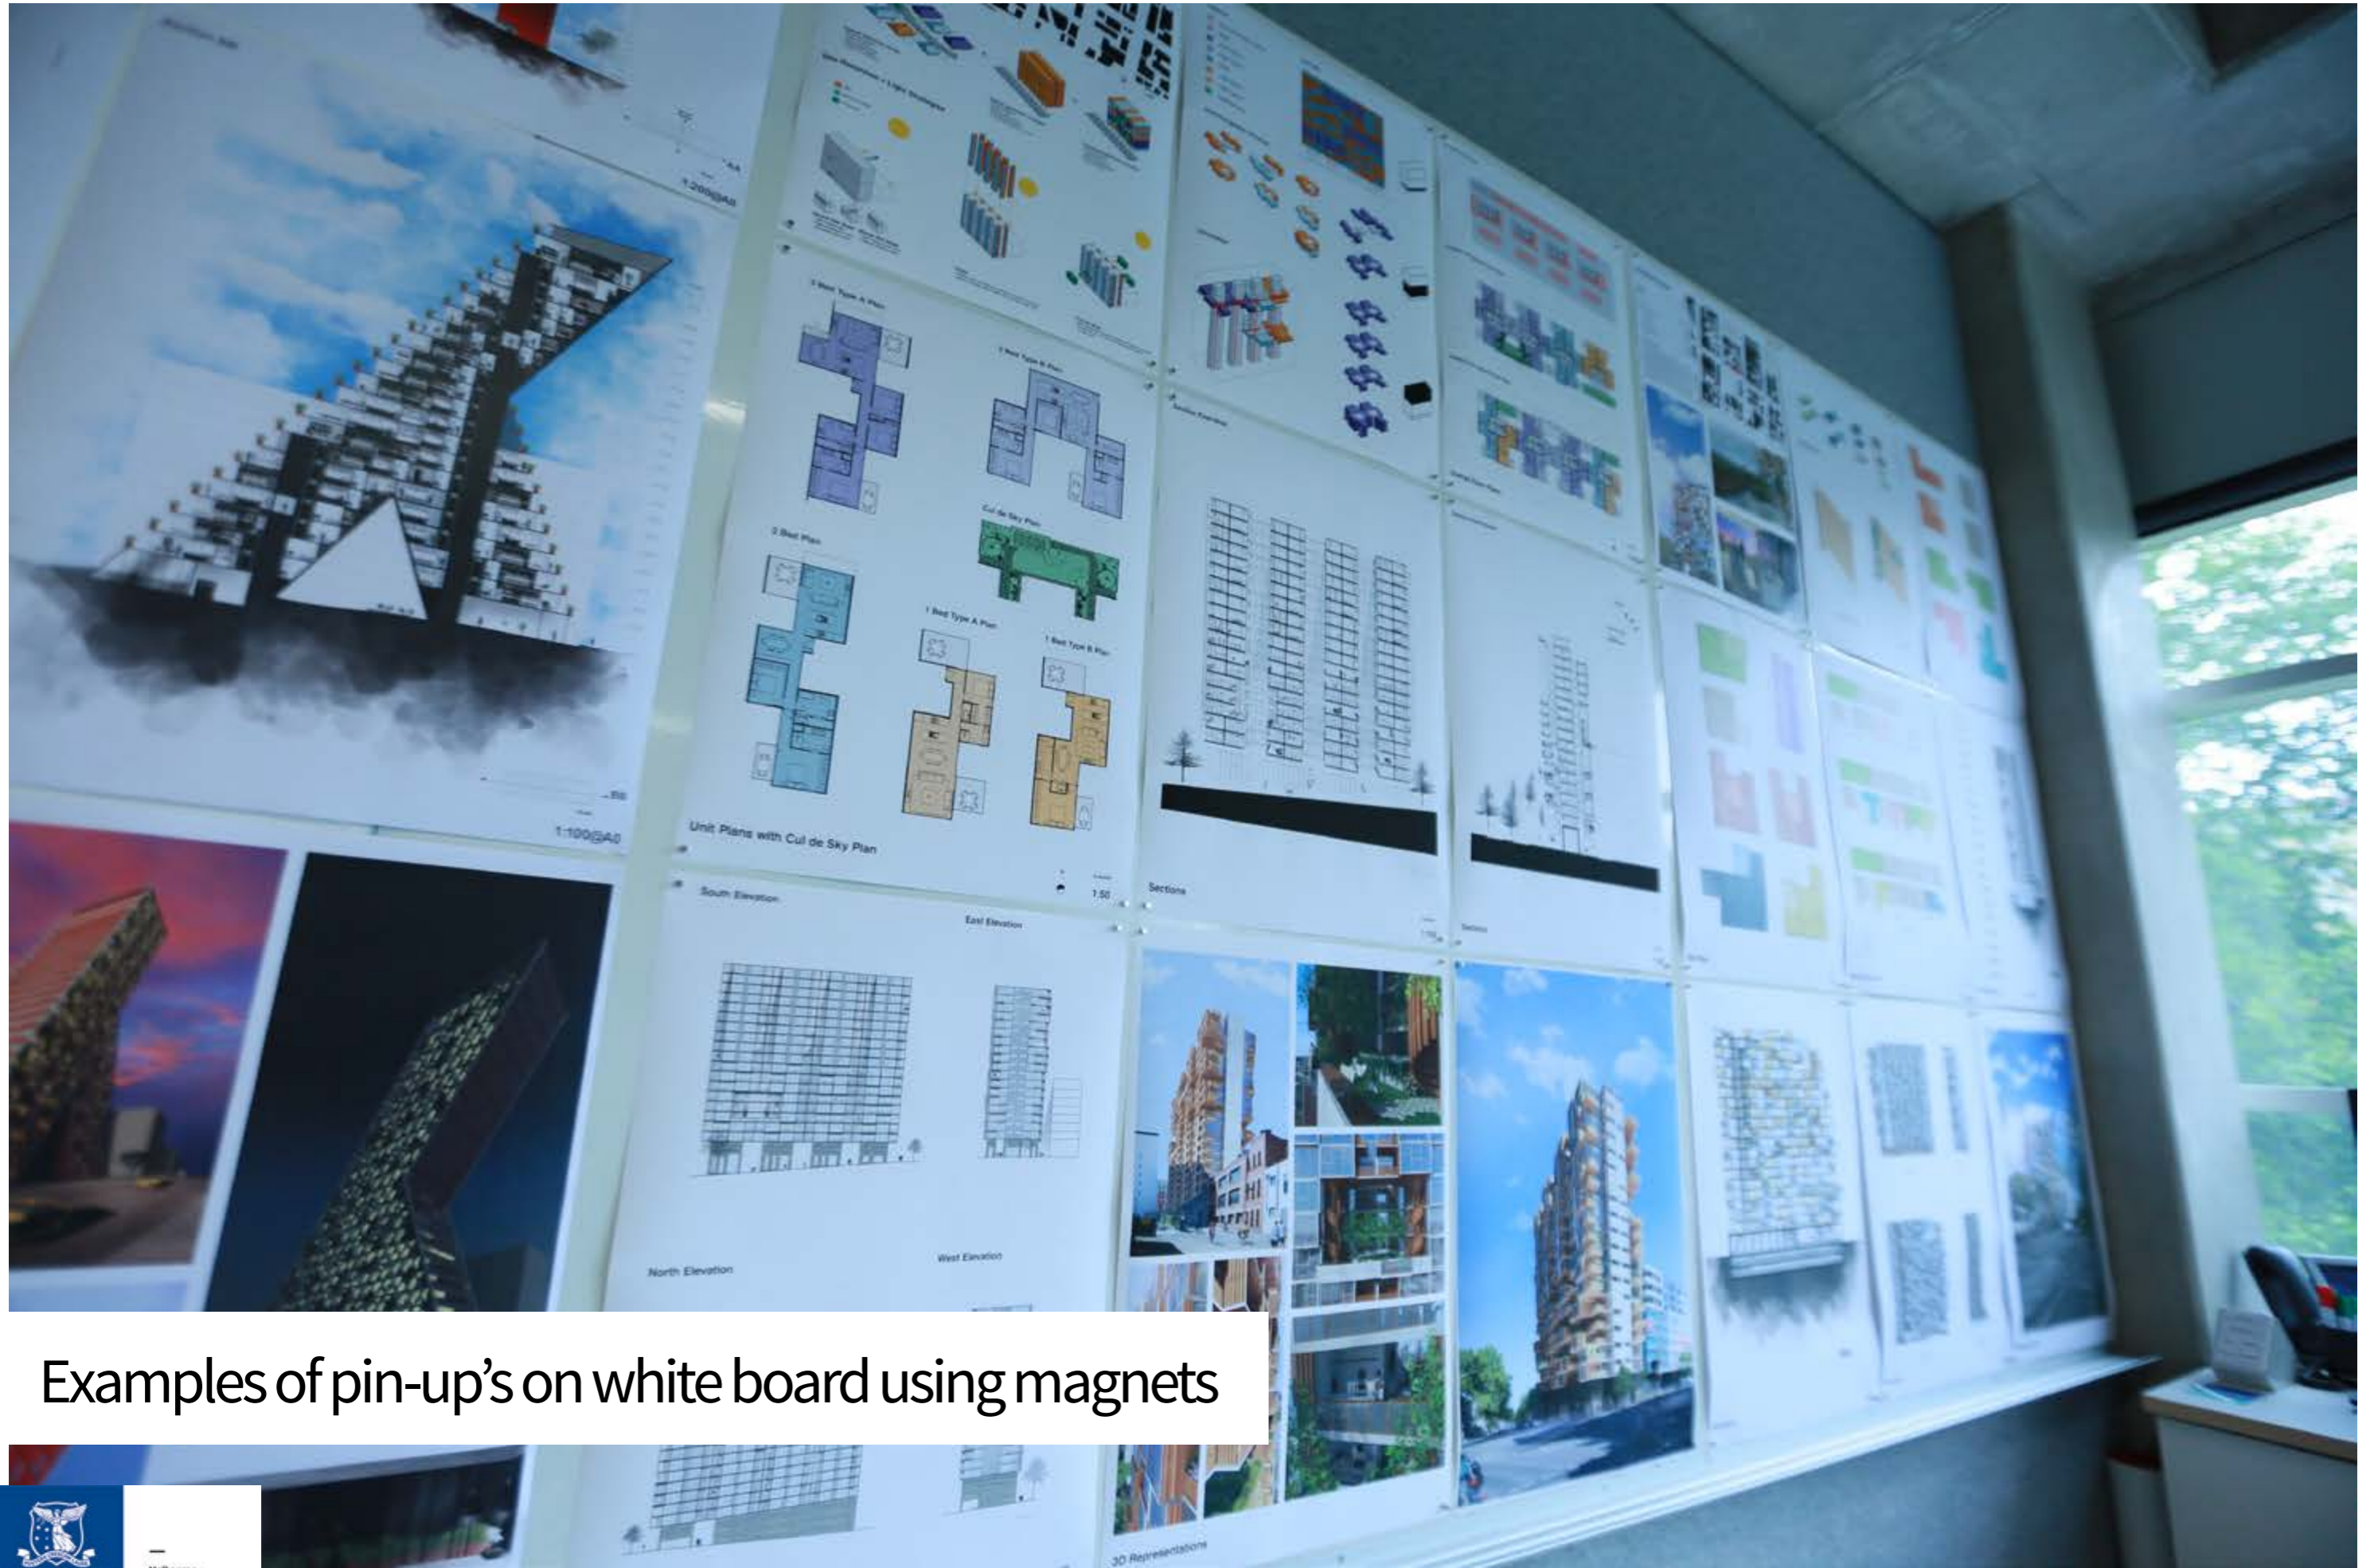

Connect-IT frames
(landscape / portrait)

Examples of pin-up's on acoustic panel door:
Blue Tac or T-pins where possible.

DO NOT use double sided tape doors/walls/table

Examples of pin-up's on white board using magnets