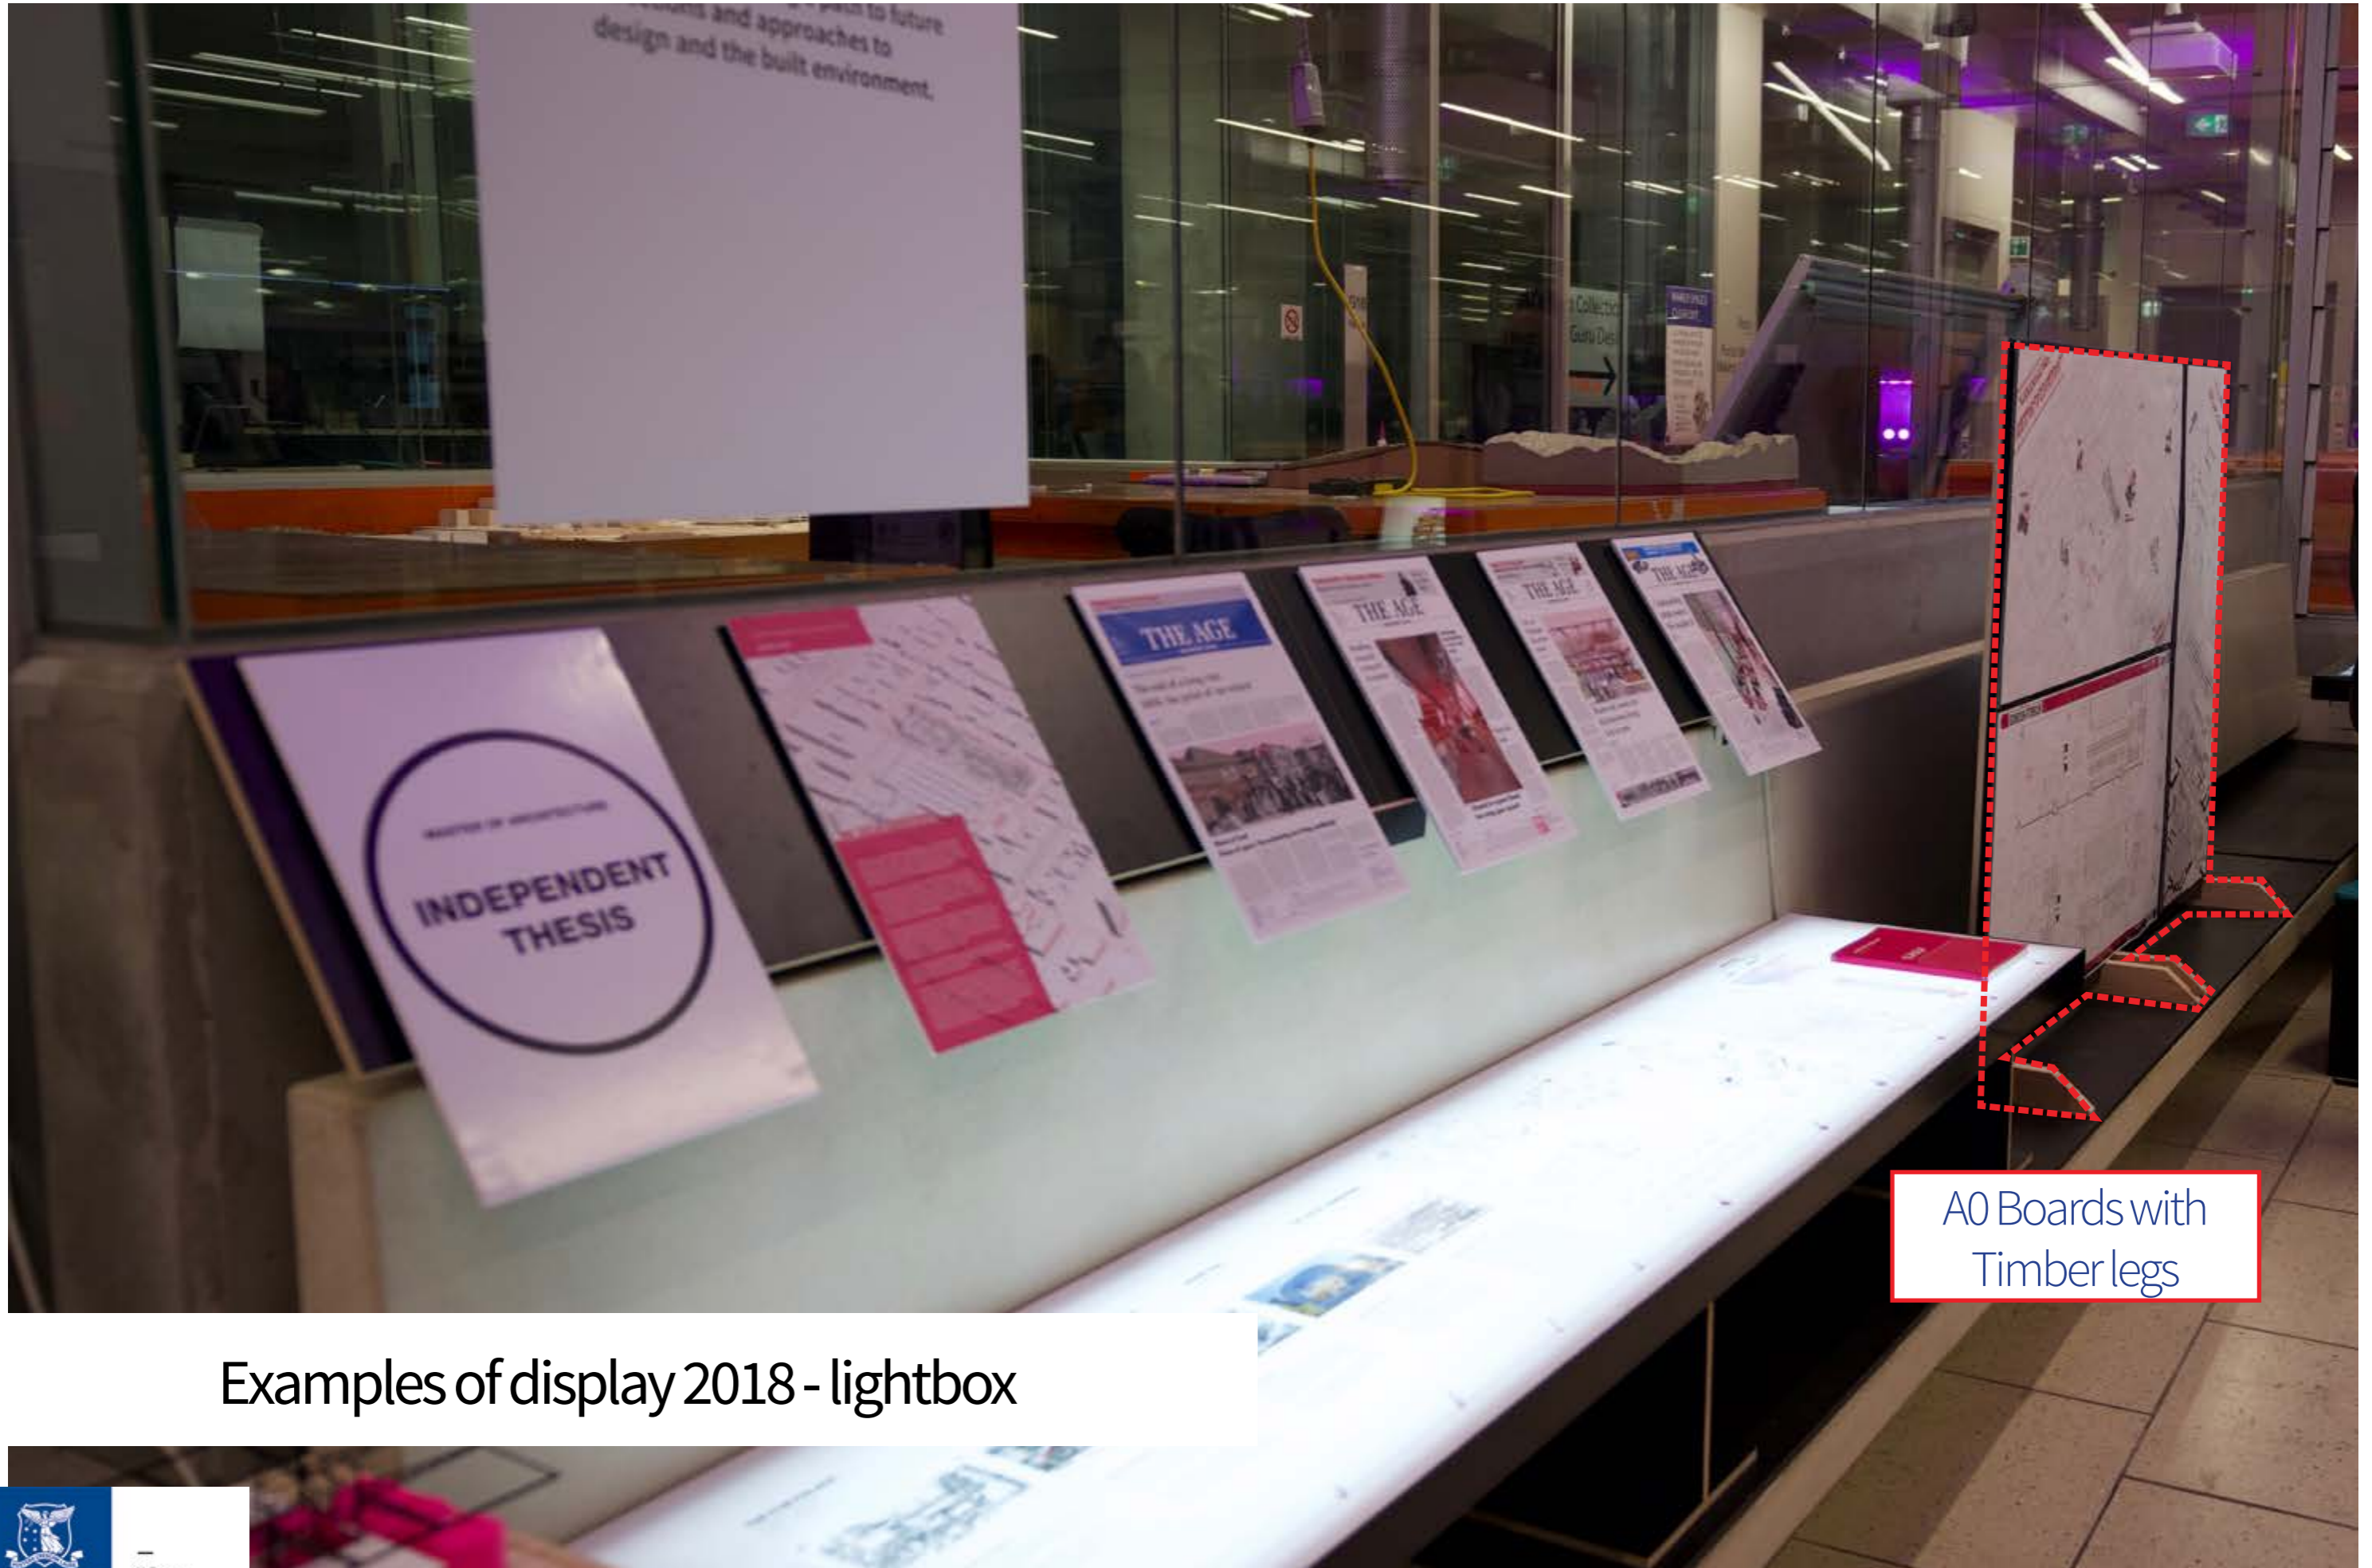

Examples of display Atrium - lightbox

Examples of display - lighting up models

Examples of custom built walls (flagged with exhibitions team as a bespoke request) - 2018

Examples of bespoke display (flagged with exhibitions team as a bespoke request) - 2018

A0 Boards with
Timber legs

Examples of display 2018 - lightbox

Examples of display 2018 - layout & lighting

Examples of display 2018 - custom display

Hashtag plinths
(white coreflute)

Examples of wall display options - 2022