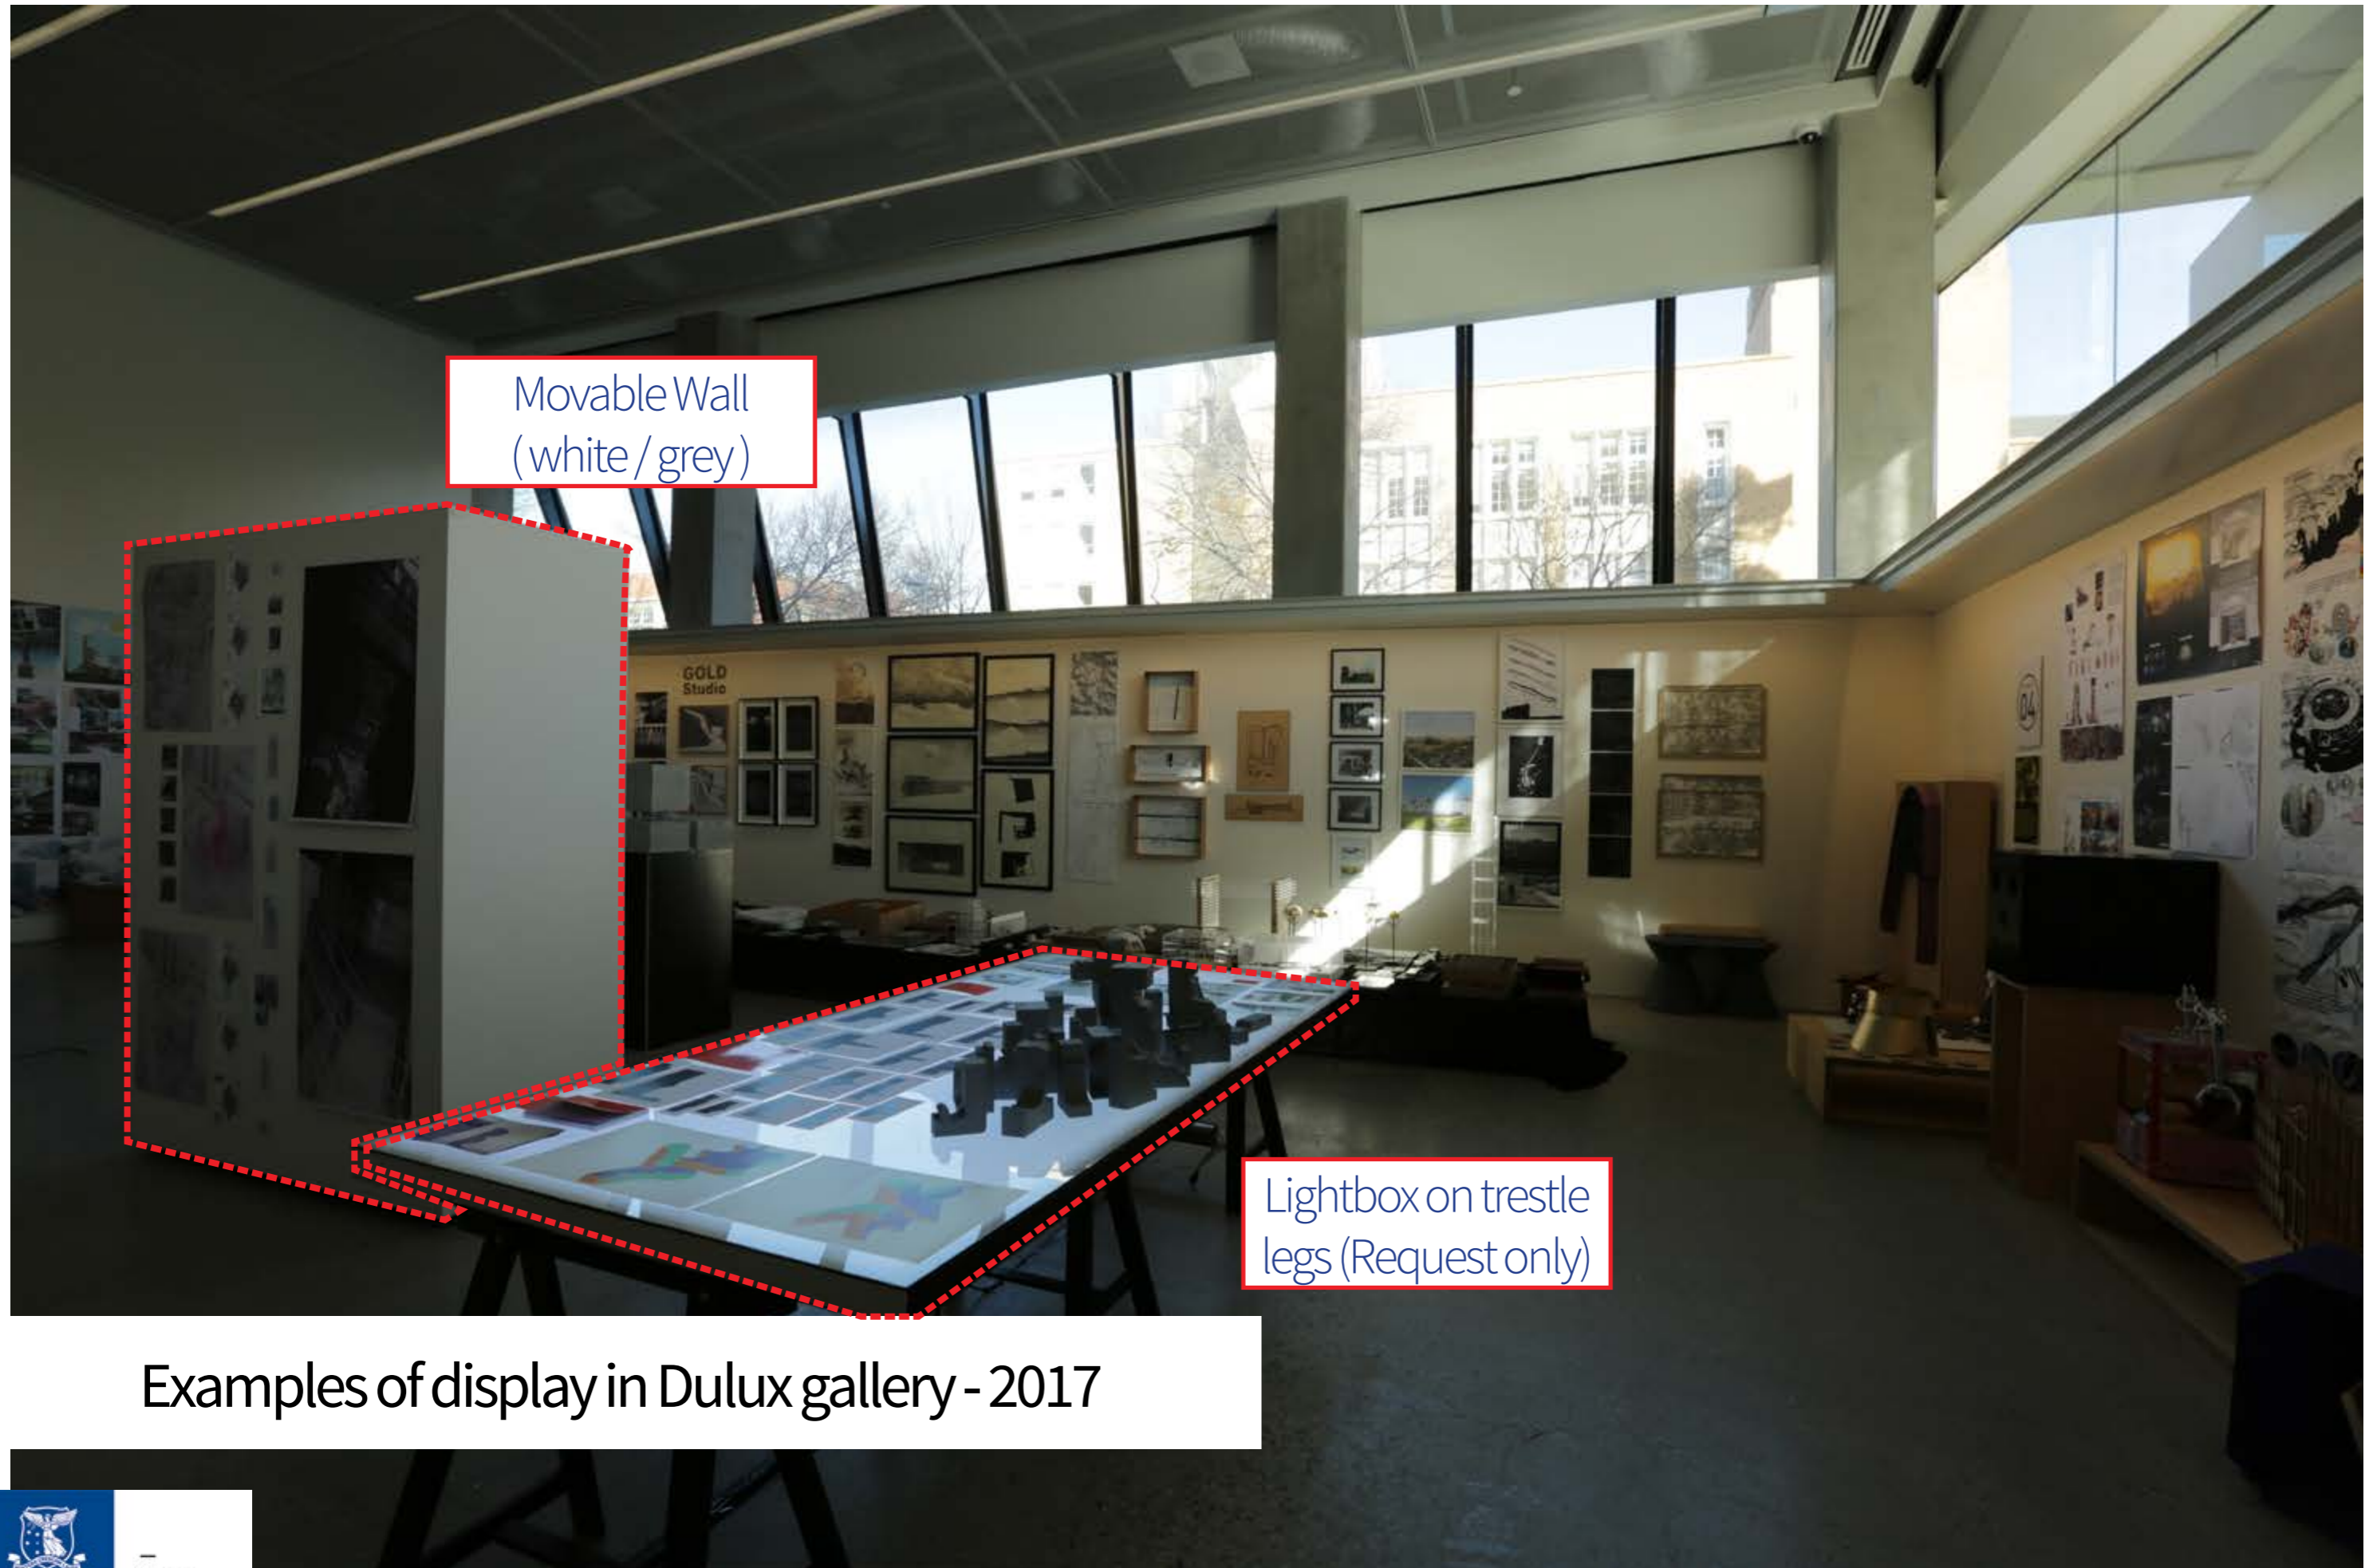

Studio Tables

Examples of pin-up's in Atrium - 2016

Examples of display 2016 - Custom stands made/
organised by studios

Examples of display in studio rooms - 2017

Movable Wall
(white / grey)

Lightbox on trestle
legs (Request only)